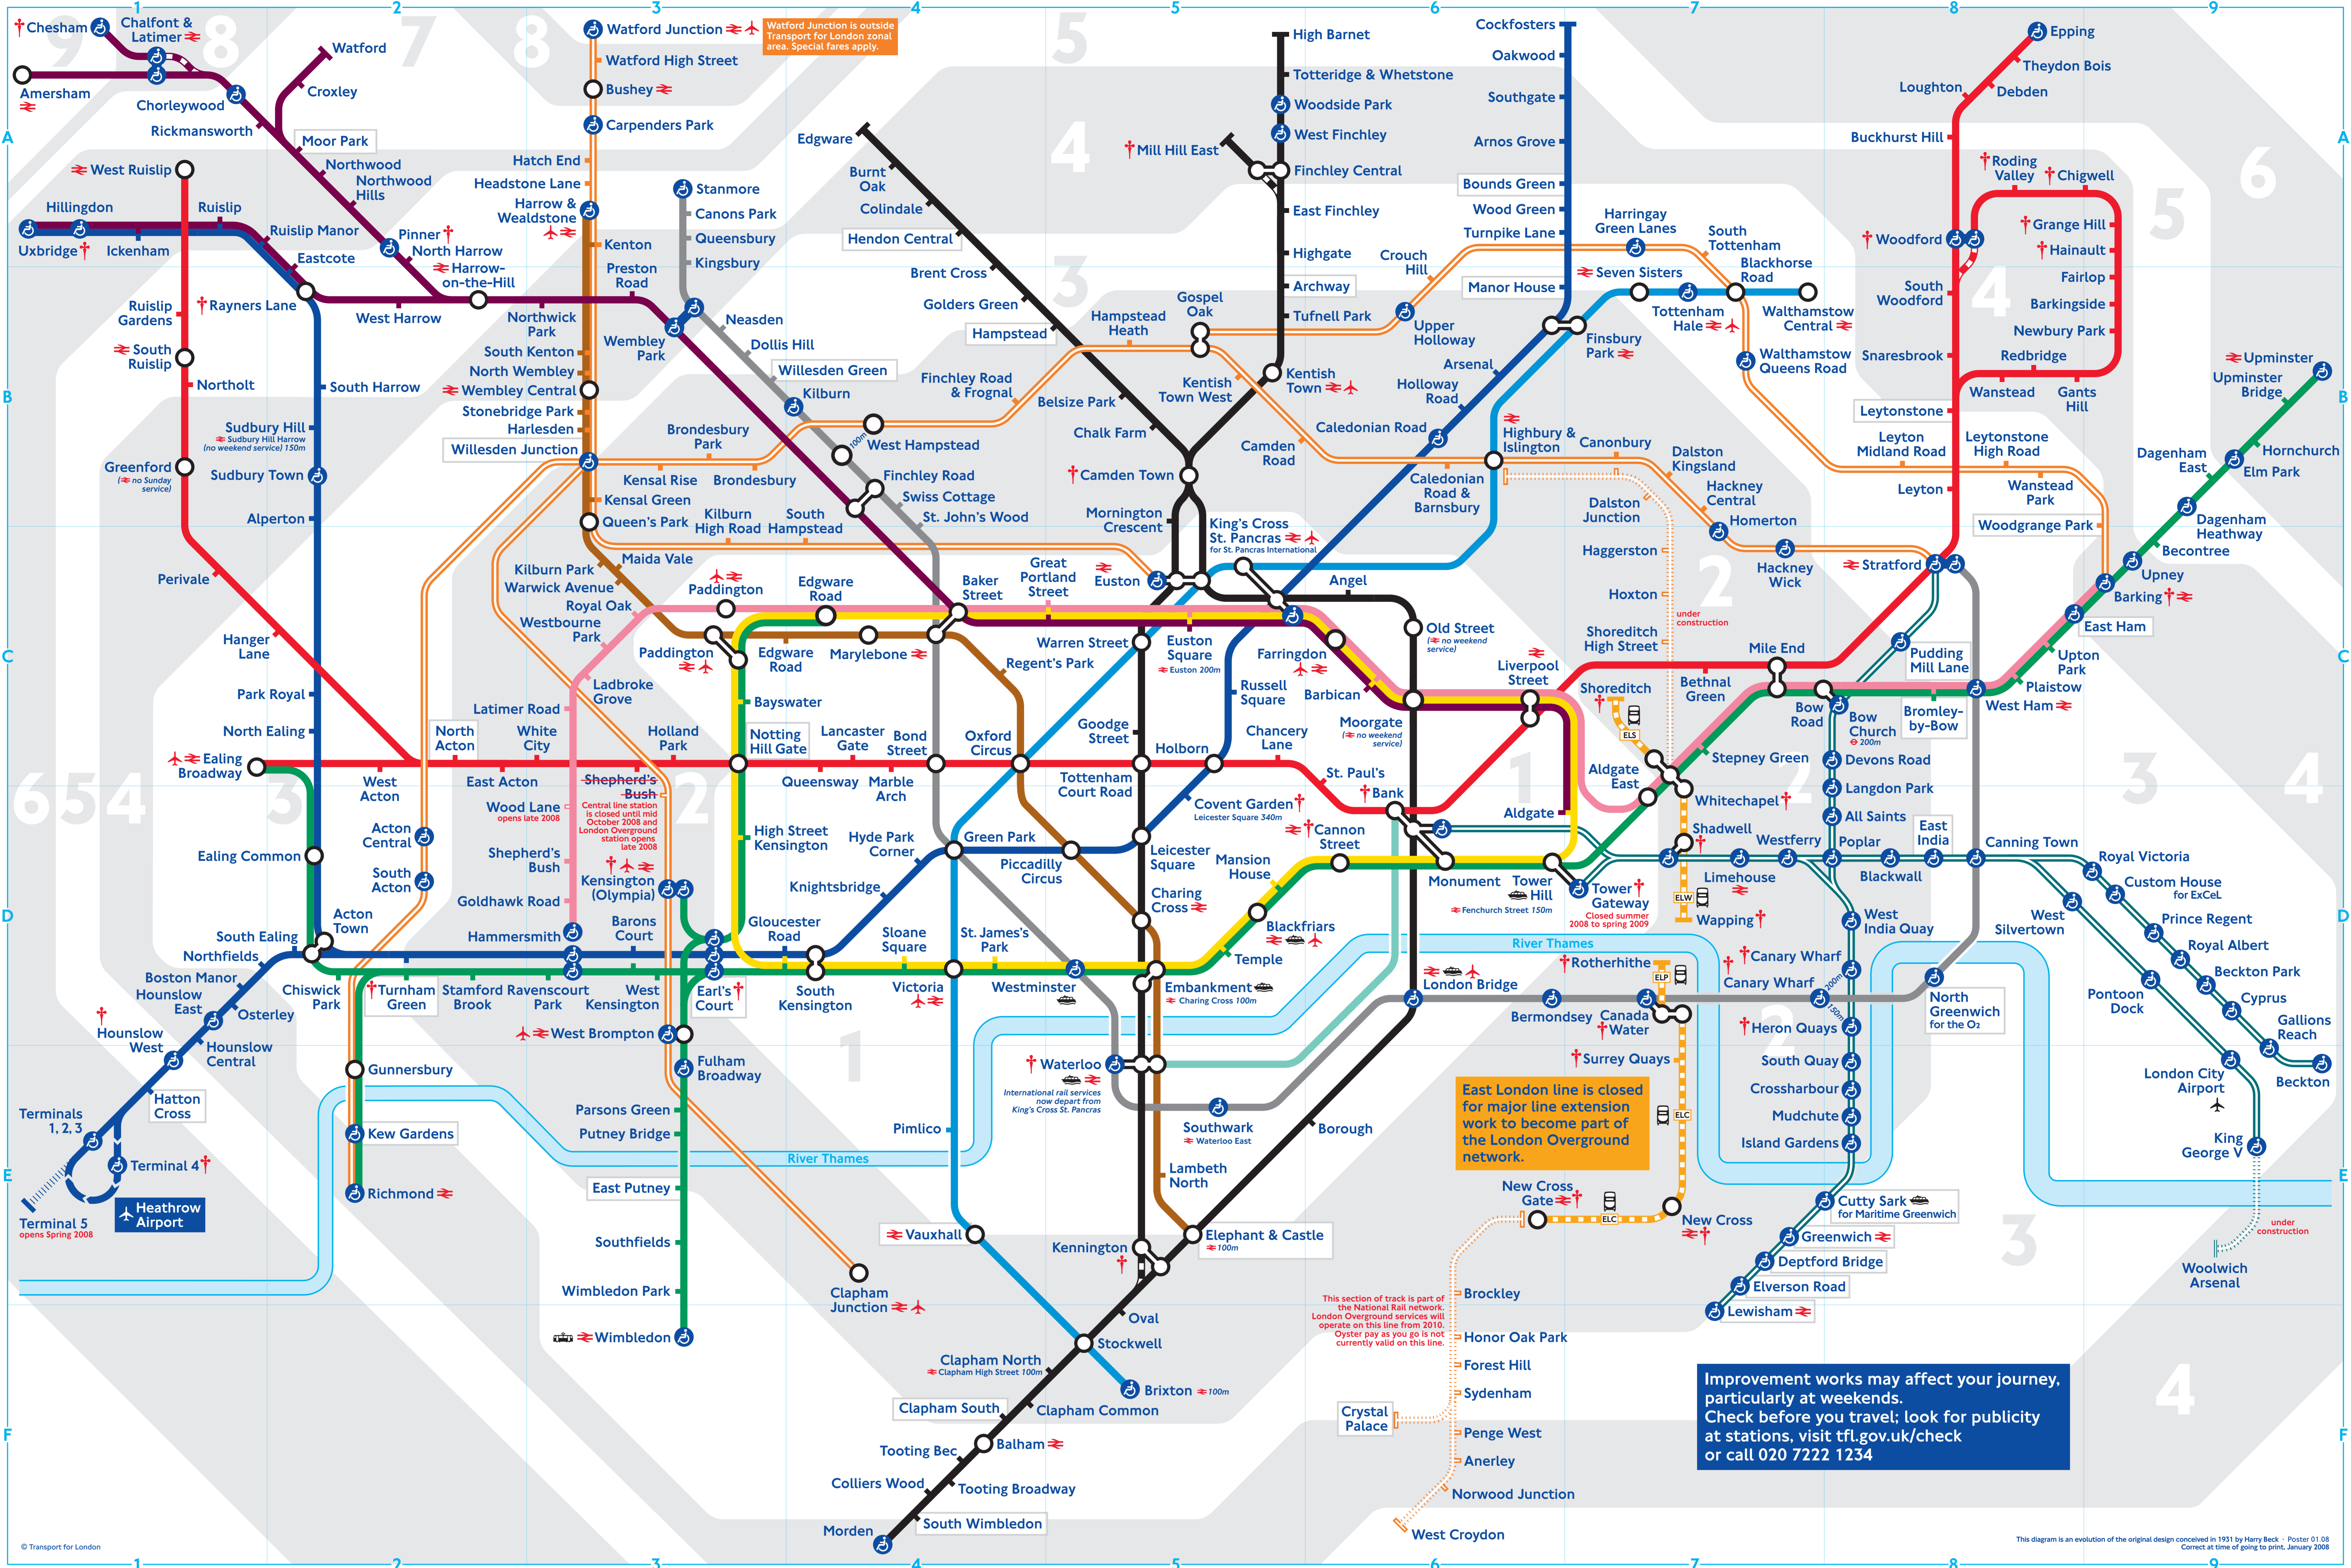

Tube map

- Bakerloo
- Central
- Restricted service
- Circle
- District
- Hammersmith & City
- Jubilee
- Metropolitan
- Restricted service
- Northern
- Restricted service
- Piccadilly
- Victoria
- Waterloo & City
- London Overground
- Under construction
- DLR
- Under construction
- Replacement bus service

- Interchange stations
- Step-free access from the platform to the street
- Connections with National Rail
- Check before you travel. See index below
- Connections with riverboat services
- Connection with Tramlink
- Location of Airport
- Interchange with National Rail services to airport
- Replacement bus services
- Bicycle parking
- Car parks
- Toilets on site/nearby
- Travel Information Centres

- 9 Station in Zone 9
- 8 Station in Zone 8
- 7 Station in Zone 7
- 6 Station in Zone 6
- 5 Station in Zone 5
- 4 Station in Zone 4
- 3 Station in both zones
- 2 Station in Zone 2
- 1 Station in Zone 1